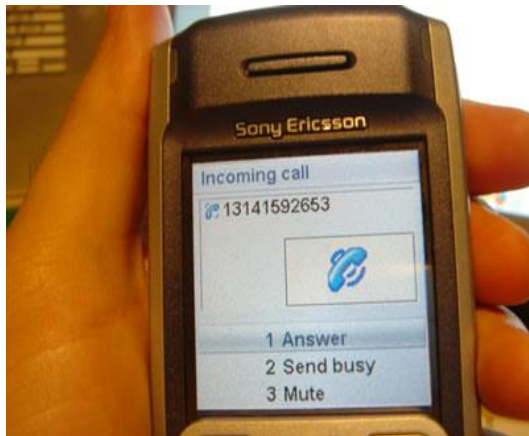

Caller ID Spoofing

Figure 1 - Spoofed Caller ID showing The White House and main switchboard number

Figure 2 - Engadget.com using Star38.com showing calls from 666-666-6666 and 555-555-5555

Figure 3 - Engadget.com using Star38.com showing calls from (314)159-2653 (Pi) and (111)867-5309 (an 80's song) both are impossible numbers

CIDPad is a fun and useful tool but its use carries some responsibilities. Please read and understand the [License Agreement](#) before you use CIDPad

Figure 4 - Spoofed Caller ID showing George Bush with phone number (202)123-4567